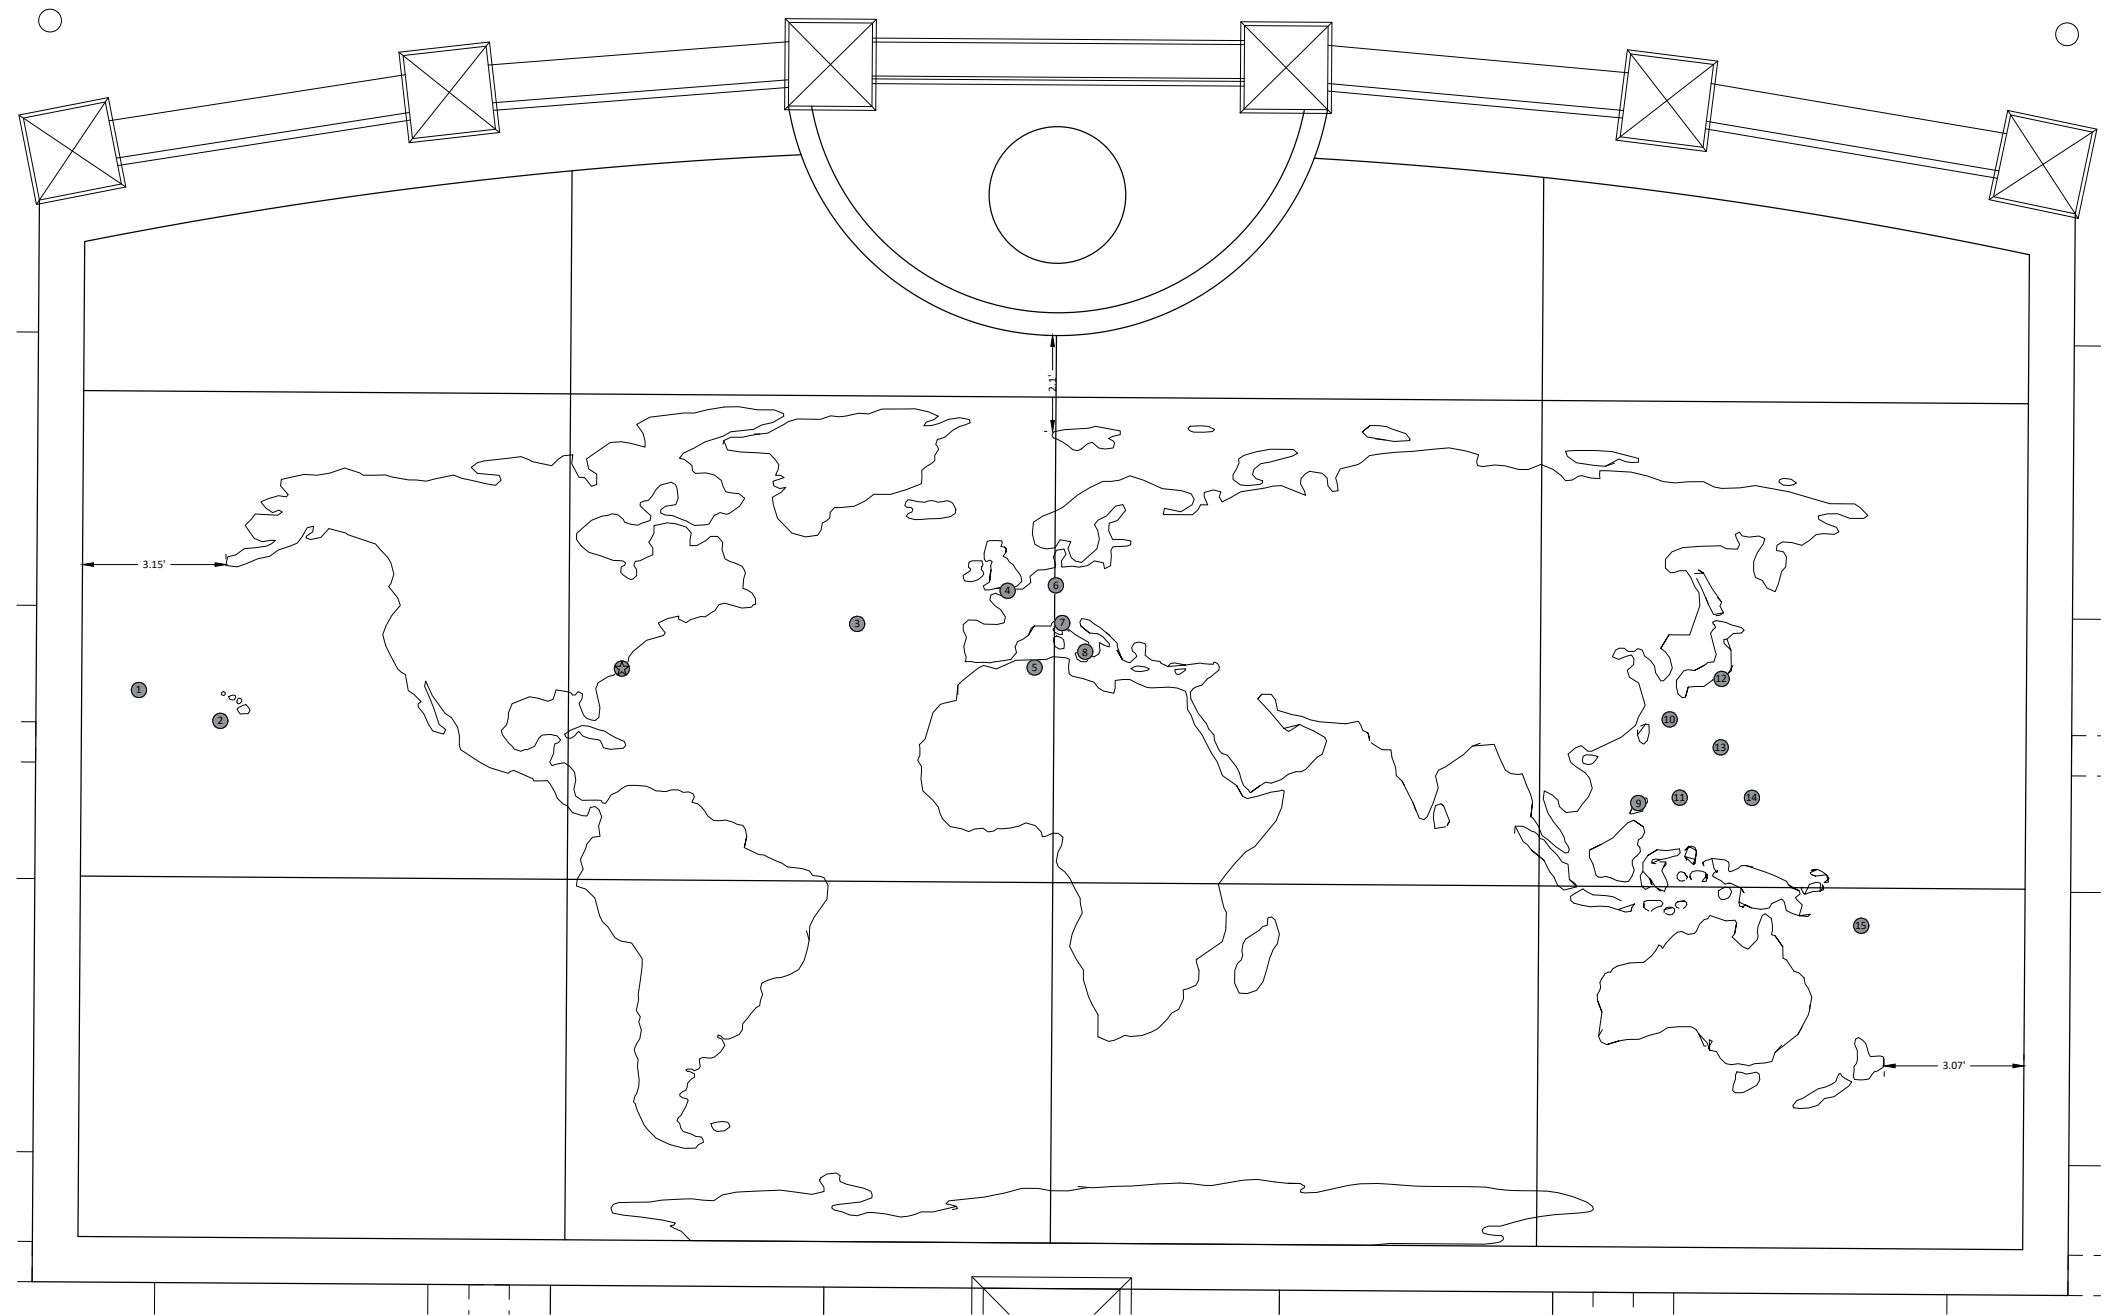

WORLD WAR II MEMORIAL
Warbird Park, Myrtle Beach, South Carolina

MEMORIAL WALL WITH PHOTOGRAPH ETCHINGS AND BRONZE PLAQUES

2 BRONZE MEDALLION
NTS

2 MEDALLION SECTION
NTS

MAJOR CAMPAIGNS TO BE MARKED WITH BRONZE MEDALLION:

- | | |
|---------------------------|------------------------------|
| 1. BATTLE OF MIDWAY | 9. BATTLE OF BATAAN |
| 2. ATTACK ON PEARL HARBOR | 10. BATTLE OF OKINAWA |
| 3. BATTLE OF THE ATLANTIC | 11. BATTLE OF LEYTE GULF |
| 4. BATTLE OF NORMANDY | BATTLE OF LUZON |
| 5. OPERATION TORCH | 12. DOOLITTLE RAID |
| 6. BATTLE OF THE BULGE | 13. BATTLE OF IWO JIMA |
| RUHR POCKET | 14. BATTLE OF GUAM |
| BATTLE OF NUREMBERG | BATTLE OF THE PHILIPPINE SEA |
| BATTLE OF HURTGEN FOREST | BATTLE OF SAIPAN |
| 7. OPERATION DRAGOON | 15. BATTLE OF GUADALCANAL |
| OPERATION GRAPESHOT | |
| 8. BATTLE OF ANZIO | |
| BATTLE OF GELA | |
| BATTLE OF MONTE CASSINO | |
| BATTLE OF SALERNO | |

2 BRONZE STAR AND MEDALLION LOCATIONS
NTS

WORLD WAR II 1941-1945

THIS MONUMENT STANDS TO
COMMEMORATE THE ROLE THE
CITY OF MYRTLE BEACH PLAYED
DURING THE SECOND WORLD
WAR.

WE HONOR AND REMEMBER
THOSE WHO FOUGHT BRAVELY
OVERSEAS AND AIDED THE WAR
EFFORT FROM HOME.

FRONT OF US FLAG
PEDESTAL (BACK TO WALL)

SIDE OF US FLAG PEDESTAL +
RELATION TO PERGOLA