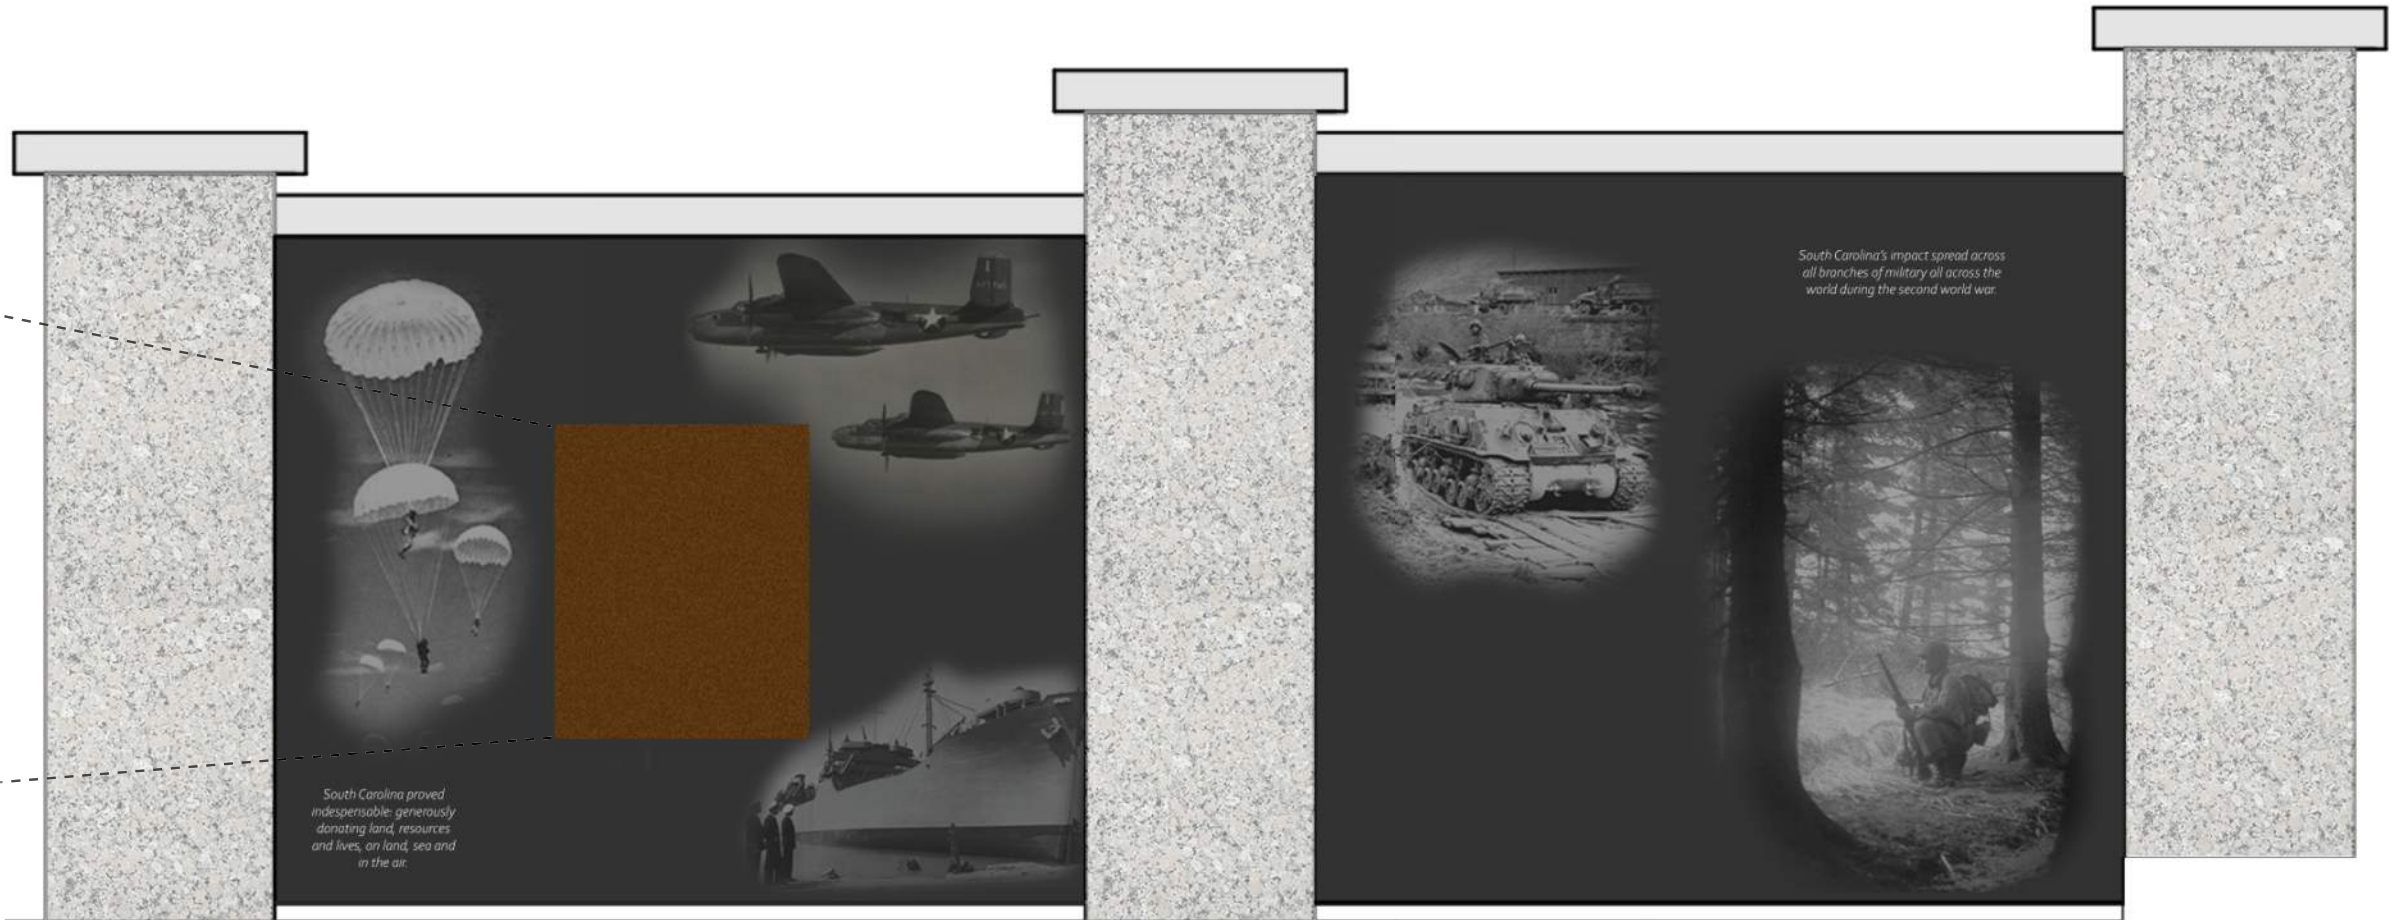

WORLD WAR II MEMORIAL
Warbird Park, Myrtle Beach, South Carolina

MEMORIAL WALL WITH PHOTOGRAPH ETCHINGS AND BRONZE PLAQUES

2 BRONZE MEDALLION
NTS

2 MEDALLION SECTION
NTS

MAJOR CAMPAIGNS TO BE MARKED WITH BRONZE MEDALLION: