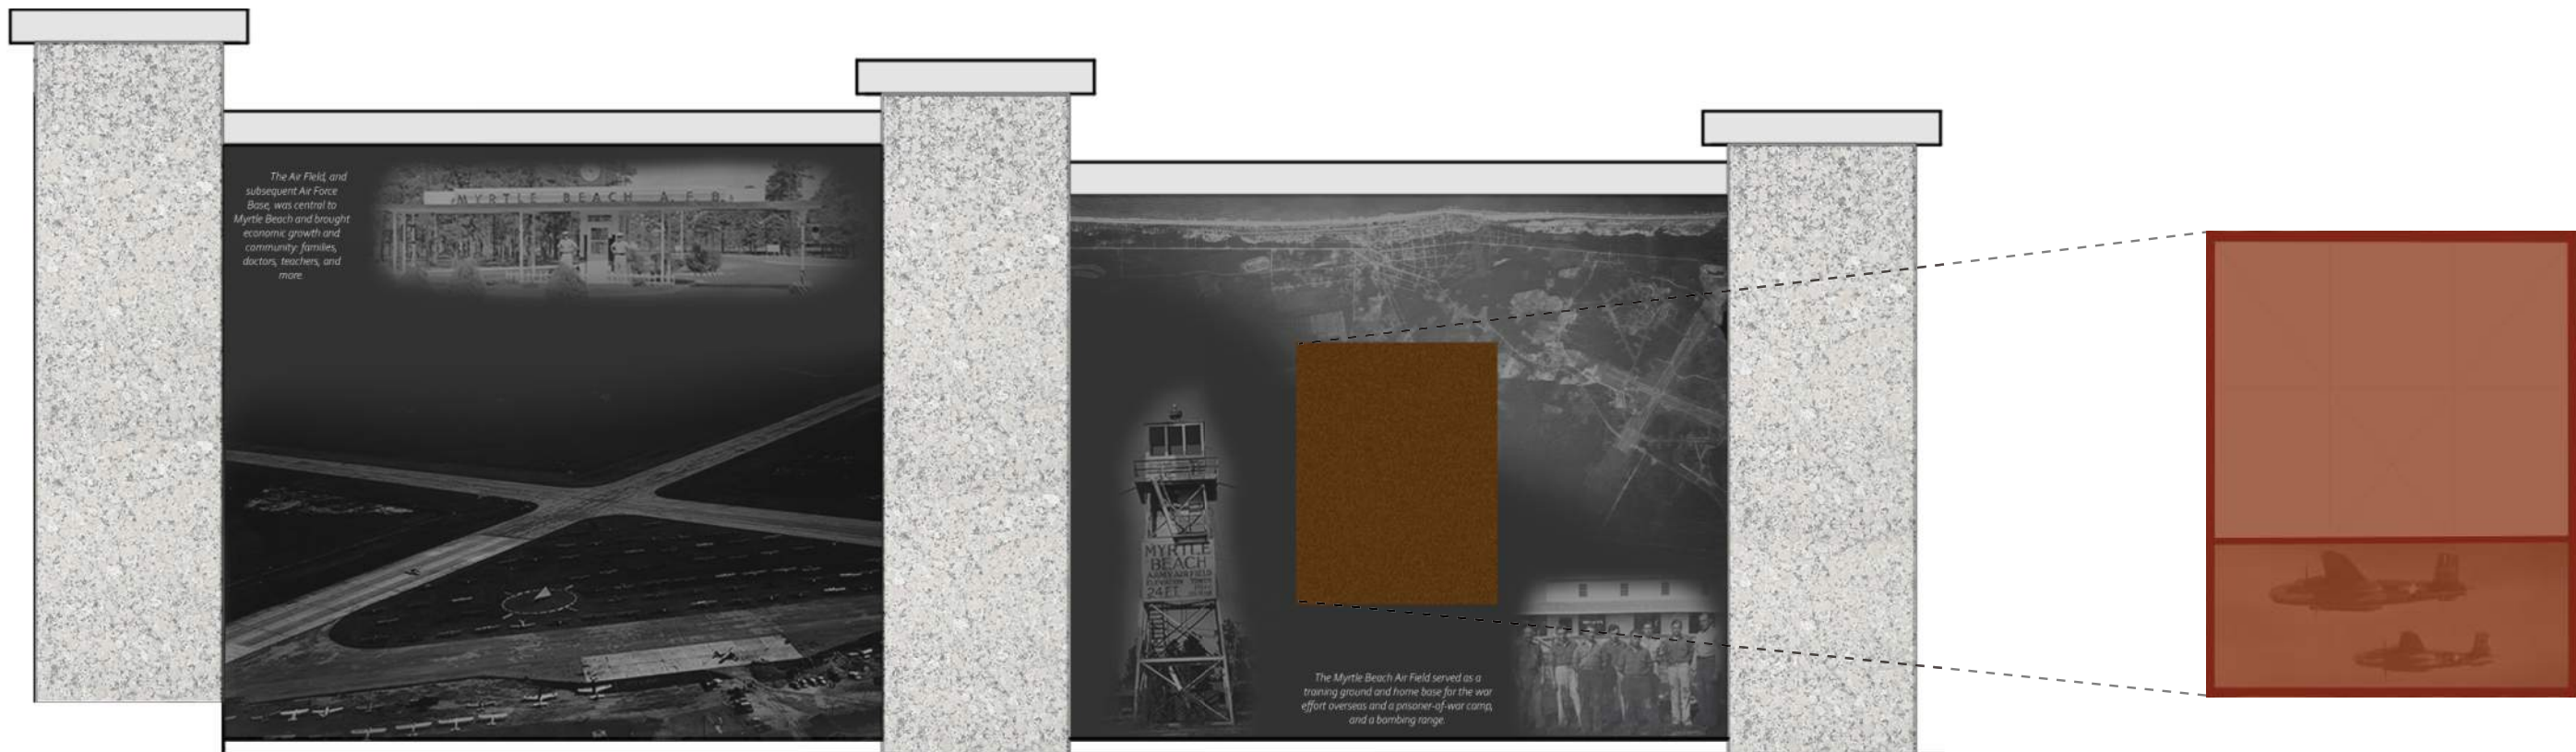

WORLD WAR II MEMORIAL
Warbird Park, Myrtle Beach, South Carolina

MEMORIAL WALL WITH PHOTOGRAPH ETCHINGS AND BRONZE PLAQUES

2 BRONZE MEDALLION
NTS

2 MEDALLION SECTION
NTS

MAJOR CAMPAIGNS TO BE MARKED WITH BRONZE MEDALLION:

FRONT OF US FLAG
PEDESTAL (BACK TO WALL)

SIDE OF US FLAG PEDESTAL +
RELATION TO PERGOLA