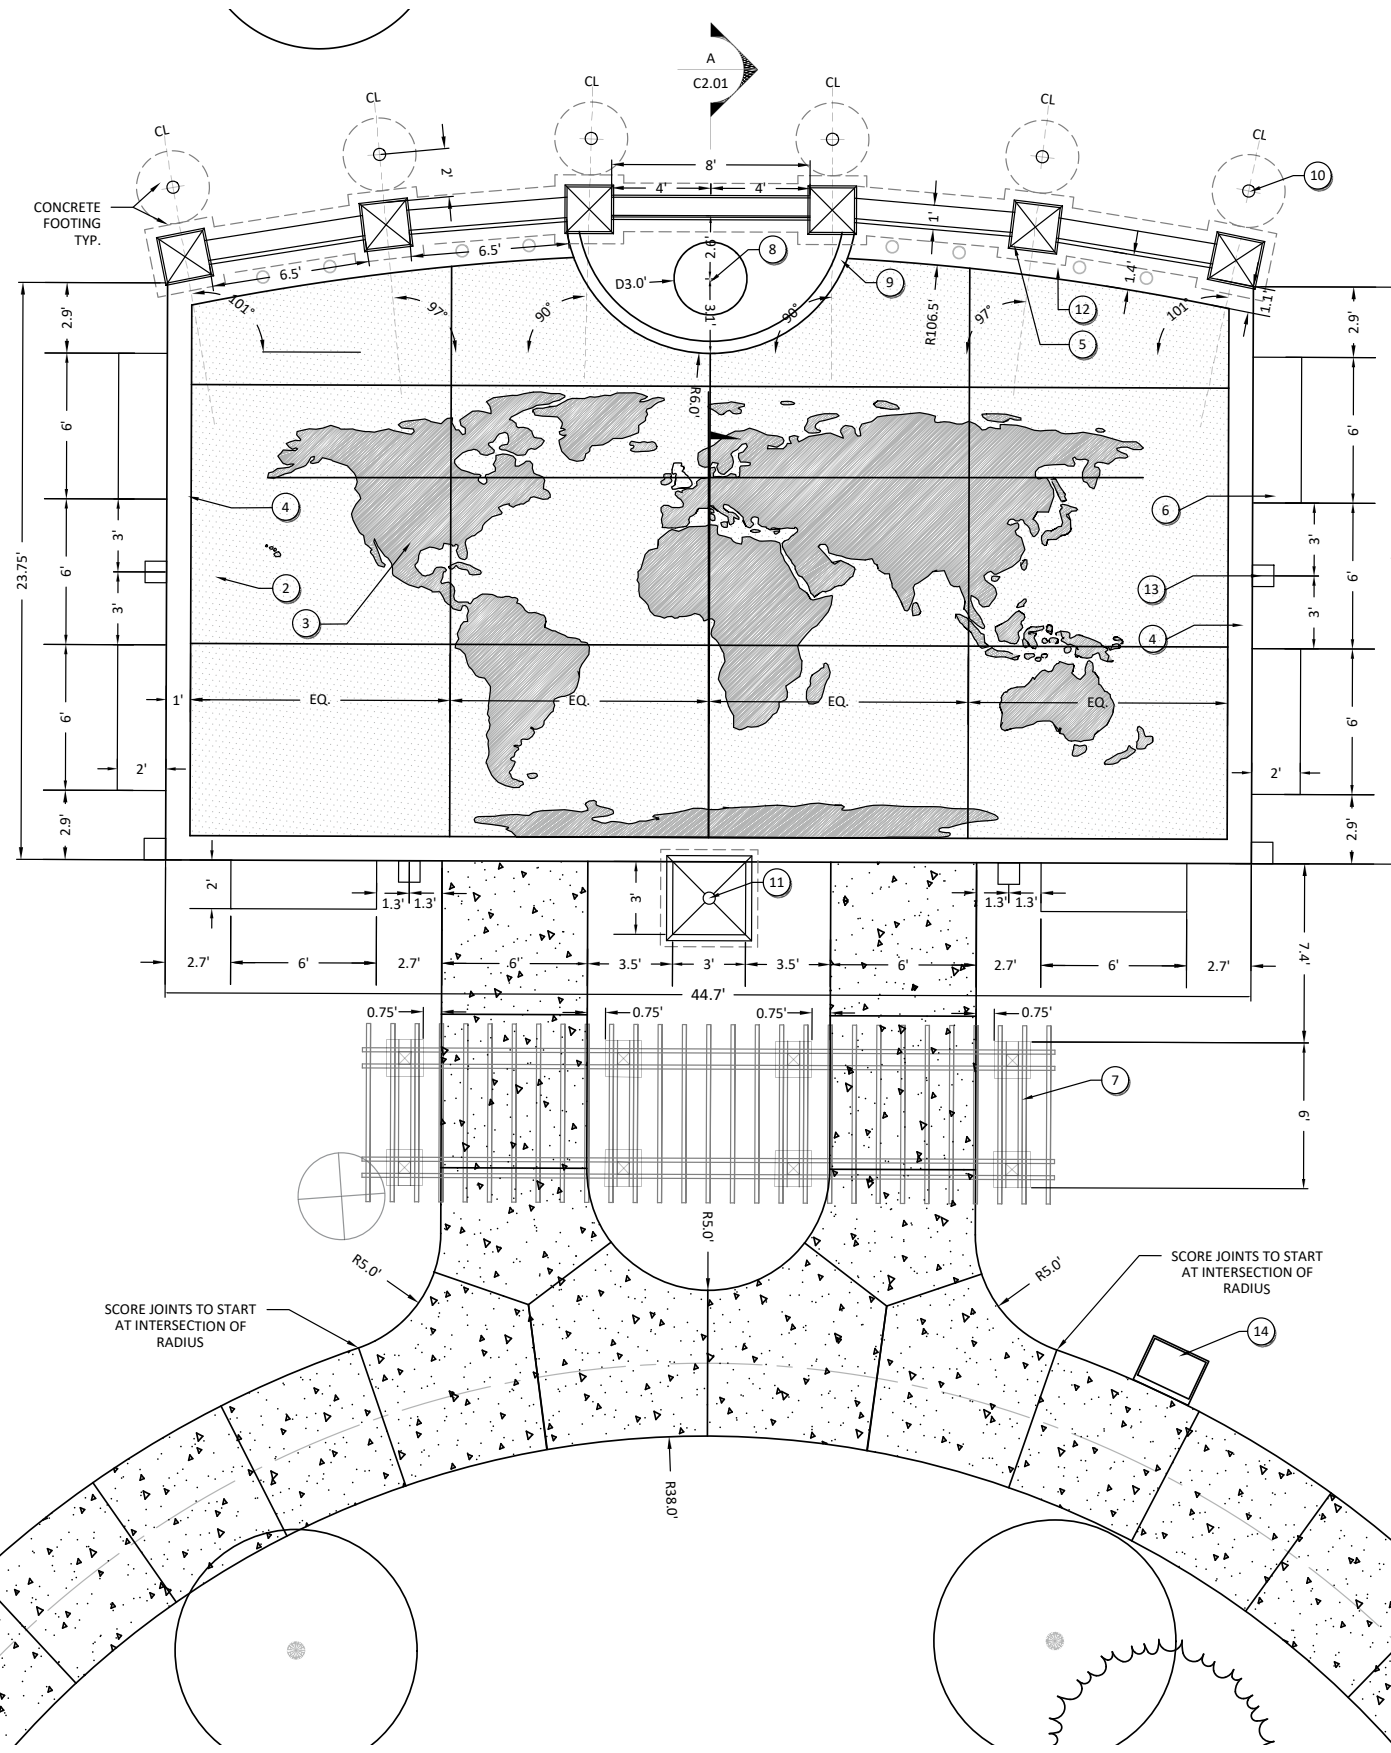

WORLD WAR II MEMORIAL
Warbird Park, Myrtle Beach, South Carolina

MEMORIAL WALL WITH PHOTOGRAPH ETCHINGS AND BRONZE PLAQUES

2 BRONZE MEDALLION
NTS

2 MEDALLION SECTION
NTS

MAJOR CAMPAIGNS TO BE MARKED WITH BRONZE MEDALLION:

2 BRONZE STAR AND MEDALLION LOCATIONS
NTS

WORLD WAR II 1941-1945

THIS MONUMENT STANDS TO
COMMEMORATE THE ROLE THE
CITY OF MYRTLE BEACH PLAYED
DURING THE SECOND WORLD
WAR.

WE HONOR AND REMEMBER
THOSE WHO FOUGHT BRAVELY
OVERSEAS AND AIDED THE WAR
EFFORT FROM HOME.

FRONT OF US FLAG
PEDESTAL (BACK TO WALL)

SIDE OF US FLAG PEDESTAL +
RELATION TO PERGOLA